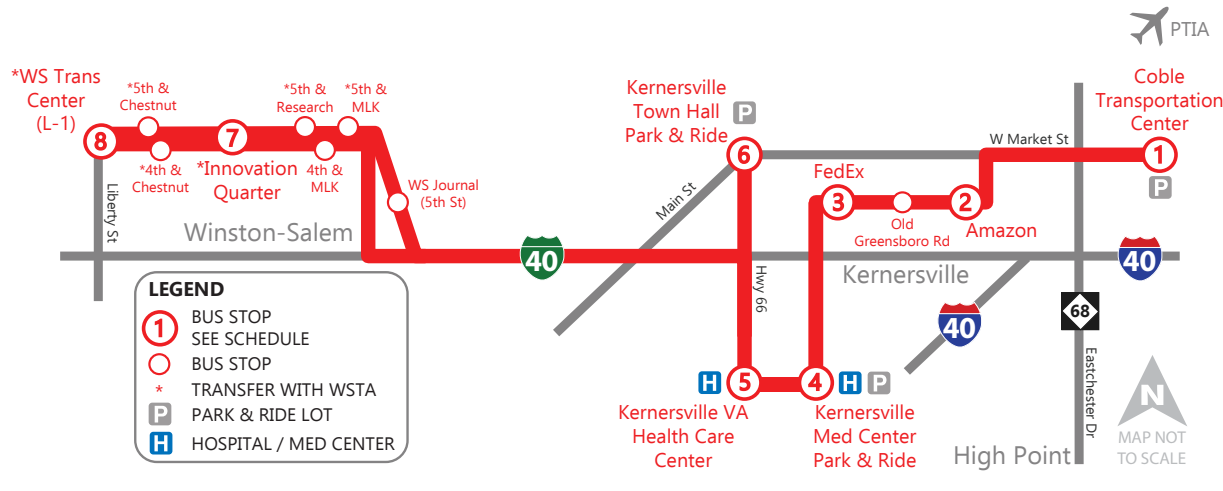

Route 17 KERNERSVILLE EXPRESS

Park & Ride Information Available at PARTnc.org

Stop Location

- | | |
|----------------------------------------|---------------------------------------|
| 1. Coble Transportation Center | 5. Kernersville VA Health Care Center |
| 2. Amazon | 6. Kernersville Town Hall Park & Ride |
| 3. Federal Express | 7. Innovation Quarter |
| 4. Kernersville Med Center Park & Ride | 8. WS Trans Center |

PARTnc.org

Route 17 KERNERSVILLE EXPRESS

Operates Monday - Friday

CTC to KERNERSVILLE to WINSTON-SALEM- WESTBOUND

		Coble Trans Center (Bay B-4)	Amazon	FedEx	Kernersville Med. Center Park & Ride	Kernersville VA Health Care Center	Kernersville Town Hall Park & Ride	Innovation Quarter (5th St. & Patterson Qtr.)	W-S Trans Center (Bay L-1)
WESTBOUND	AM	①	②	③	④	⑤	⑥	⑦	⑧
		-	-	-	-	-	6:00	6:16	6:20
		6:50	6:58	7:00	7:06	7:09	7:20	7:35	7:40
		7:20	7:28	7:30	7:36	7:39	7:50	8:05	8:10
		8:50	8:58	9:00	9:06	9:09	9:20	9:35	9:40
	PM	9:20	9:28	9:30	9:36	9:39	9:50	10:05	10:10
		10:50	10:58	11:00	11:06	11:09	11:20	11:35	11:40
		12:20	12:28	12:30	12:36	12:39	12:50	1:05	1:10
		1:50	1:58	2:00	2:06	2:09	2:20	2:35	2:40
		2:20	2:28	2:30	2:36	2:39	2:50	3:05	3:10
		3:50	3:58	4:00	4:06	4:09	4:20	4:35	4:40
		4:20	4:28	4:30	4:36	4:39	4:50	5:05	5:10
		5:50	5:58	6:00	6:06	6:09	6:20	6:35	6:40