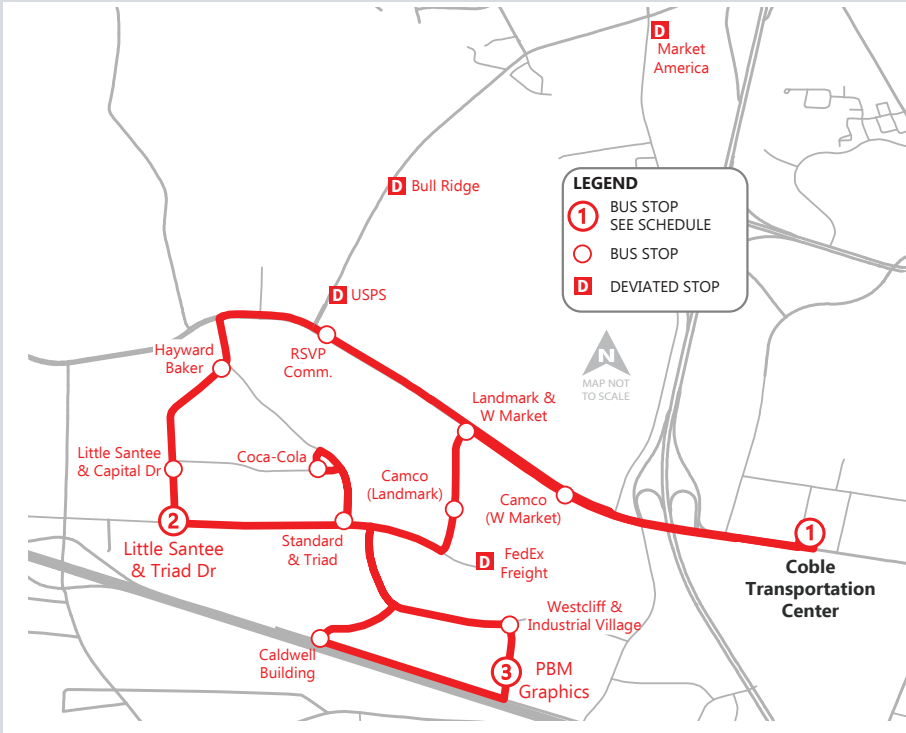

Route 20 NW PLEASANT RIDGE

Stop Location

1. Coble Transportation Center
2. Little Santee & Triad Dr.
3. 415 Westcliff
4. Coble Transportation Center

SATURDAY HOURS OF OPERATION

6:45am - 9:45pm
(on demand only)

Call for pick-ups at all stops.

20 NW PLEASANT RIDGE

MONDAY - FRIDAY

Effective Date:
5/1/2022

SERVING
NW Pleasant Ridge Area

Use the Umo App or SmartCard To:

1. Plan where you're going, find nearby transit stops and stations, and receive alerts from your phone
2. Buy transit passes, load cash to your account, or purchase a reloadable smart card
3. Tap to board using your payment method of choice, and stay informed along the way with real-time alerts and directions

For Real-Time Route Information Visit www.PARTnc.org/live

D DEVIATED STOP

Deviated stop pick-ups are by reservation only.

Call 336-883-7278 to schedule.

FOR MORE INFORMATION
336-883-PART (7278)

PARTnc.org

OUR MISSION: To enhance the quality of all forms of transportation for each of our citizens through the efficient use and protection of our natural, economic, and human resources.

PARTnc.org

Route 20 NW PLEASANT RIDGE

Operates Monday - Friday

CTC to LITTLE SANTEE & TRIAD DR. to 415 WESTCLIFF

	Coble Trans Center (Bay C-1)	Little Santee & Triad Dr.	415 Westcliff	Coble Trans Center (Bay C-1)
	①	②	③	④
AM	6:15	-	-	6:45
	6:45	6:53	7:00	7:15
	7:15	7:23	7:30	7:45
	7:45	7:53	8:00	8:15
	8:15	8:23	8:30	8:45
	8:45	8:53	9:00	9:15
	9:15	9:23	9:30	9:45
	9:45	9:53	10:00	10:15
	10:45	10:53	11:00	11:15
		11:45 AM	11:53 AM	12:00 PM
PM	12:45	12:53	1:00	1:15
	1:45	1:53	2:00	2:15
	2:45	2:53	3:00	3:15
	3:45	3:53	4:00	4:15
	4:15	4:23	4:30	4:45
	4:45	4:53	5:00	5:15
	5:15	5:23	5:30	5:45
	5:45	5:53	6:00	6:15
	6:15	6:23	6:30	6:45
	6:45	6:53	7:00	7:15
	7:45	7:53	8:00	8:15
	8:45	8:53	9:00	9:15