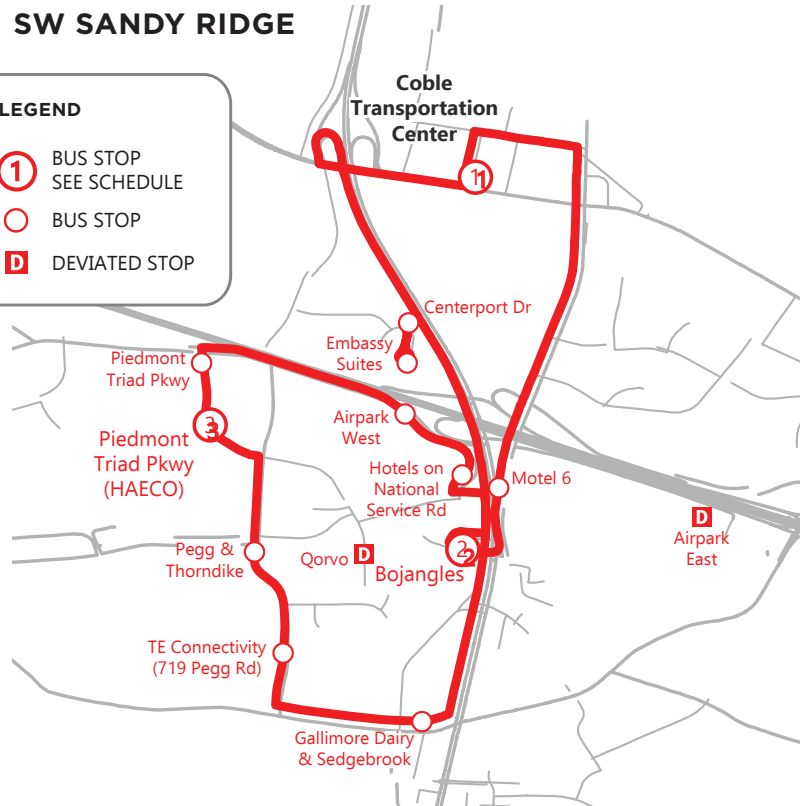

Route 22 SW SANDY RIDGE

LEGEND

- 1** BUS STOP SEE SCHEDULE
- BUS STOP
- D** DEVIATED STOP

Stop Location

1. Coble Transportation Center
2. Bojangles
3. Piedmont Triad Pkwy (HAECO)
4. Coble Transportation Center

22 SW SANDY RIDGE

MONDAY - FRIDAY

Effective Date:
5/1/2022

SERVING
SW Sandy Ridge Area

Use the Umo App or SmartCard To:

1. Plan where you're going, find nearby transit stops and stations, and receive alerts from your phone
2. Buy transit passes, load cash to your account, or purchase a reloadable smart card
3. Tap to board using your payment method of choice, and stay informed along the way with real-time alerts and directions

For Real-Time Route Information Visit www.PARTnc.org/live

D DEVIATED STOP

Deviated stop pick-ups are by reservation only.

Call 336-883-7278 to schedule.

FOR MORE INFORMATION
336-883-PART (7278)

PARTnc.org

OUR MISSION: To enhance the quality of all forms of transportation for each of our citizens through the efficient use and protection of our natural, economic, and human resources.

PARTnc.org

Route 22 SW SANDY RIDGE

Operates Monday - Friday

CTC to BOJANGLES to HAECO

	Coble Trans Center (Bay D-1)	Bojangles	HAECO	Coble Trans Center (Bay D-1)
	①	②	③	④
AM	6:15	-	-	6:45
	6:45	6:53	6:59	7:15
	7:15	7:23	7:29	7:45
	7:45	7:53	7:59	8:15
	8:15	8:23	8:29	8:45
	8:45	8:53	8:59	9:15
	9:15	9:23	9:29	9:45
	9:45	9:53	9:59	10:15
	10:45	10:53	10:59	11:15
	11:45 AM	11:53 AM	11:59 AM	12:15 PM
PM	12:45	12:53	12:59	1:15
	1:45	1:53	1:59	2:15
	2:45	2:53	2:59	3:15
	3:45	3:53	3:59	4:15
	4:15	4:23	4:29	4:45
	4:45	4:53	4:59	5:15
	5:15	5:23	5:29	5:45
	5:45	5:53	5:59	6:15
	6:15	6:23	6:29	6:45
	6:45	6:53	6:59	7:15
	7:45	7:53	7:59	8:15
	8:45	8:53	8:59	9:15