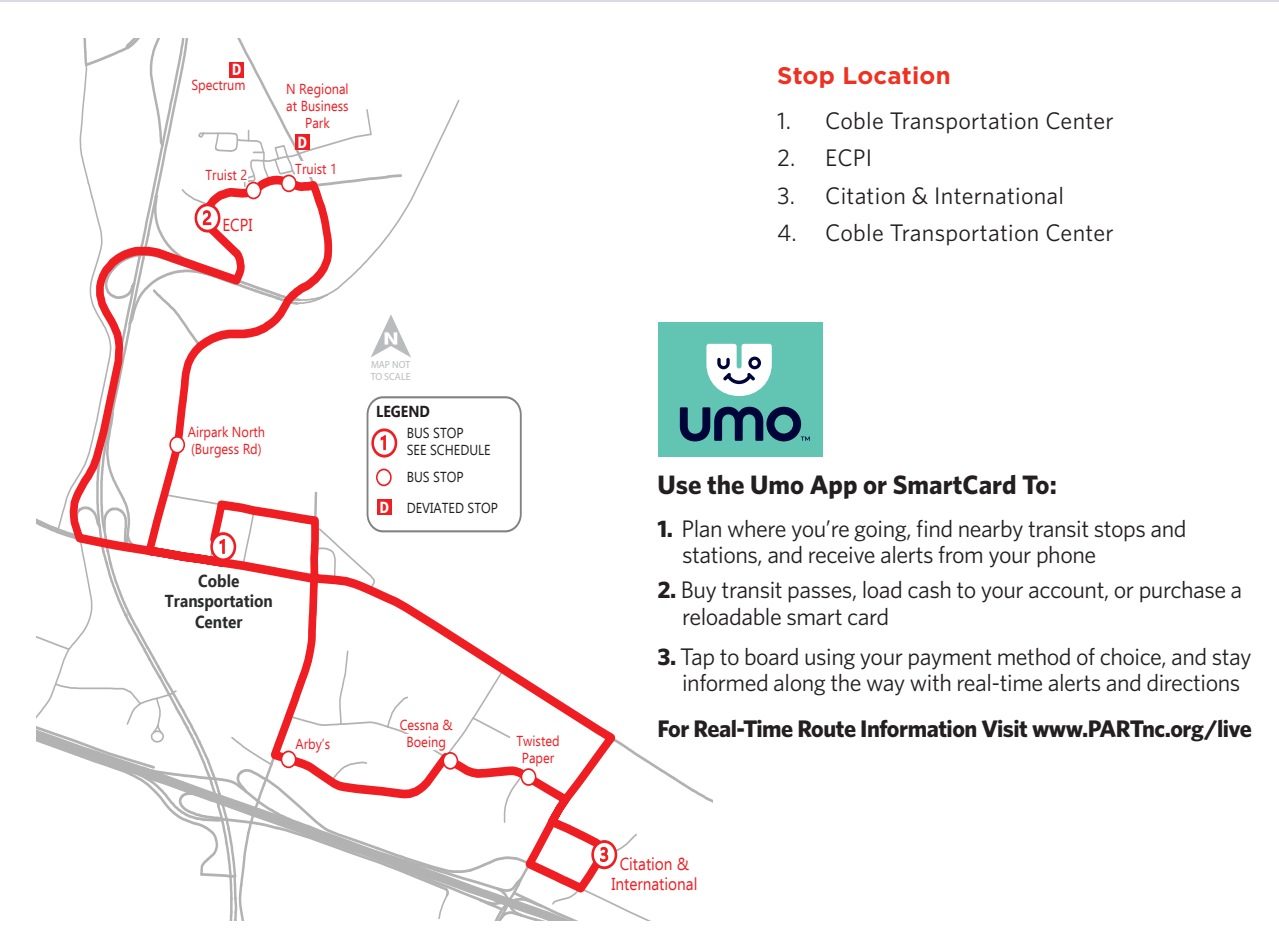

Route 24 BURGESS / REGIONAL RD

Stop Location

1. Coble Transportation Center
2. ECPI
3. Citation & International
4. Coble Transportation Center

Use the Umo App or SmartCard To:

1. Plan where you're going, find nearby transit stops and stations, and receive alerts from your phone
2. Buy transit passes, load cash to your account, or purchase a reloadable smart card
3. Tap to board using your payment method of choice, and stay informed along the way with real-time alerts and directions

For Real-Time Route Information Visit www.PARTnc.org/live

D DEVIATED STOP

Deviated stop pick-ups are by reservation only.

Call 336-883-7278 to schedule.

FOR MORE INFORMATION
336-883-PART (7278)

PARTnc.org

OUR MISSION: To enhance the quality of all forms of transportation for each of our citizens through the efficient use and protection of our natural, economic, and human resources.

24 BURGESS REGIONAL ROAD

MONDAY - FRIDAY

Effective Date:
5/1/2022

SERVING
Burgess / Regional Rd Area

PARTnc.org

Route 24 BURGESS / REGIONAL RD

CTC to ECPI to CITATION CT. & INTERNATIONAL DR.

	Coble Trans Center (Bay C-3)	ECPI (Airport Center Dr.)	Citation Ct. & International Dr.	Coble Trans Center (Bay C-3)
	①	②	③	④
AM	6:15	-	-	6:45
	6:45	6:51	7:00	7:15
	7:15	7:21	7:30	7:45
	7:45	7:51	8:00	8:15
	8:15	8:21	8:30	8:45
	8:45	8:51	9:00	9:15
	9:15	9:21	9:30	9:45
	9:45	9:51	10:00	10:15
	10:45	10:51	11:00	11:15
	11:45 AM	11:51 AM	12:00 PM	12:15 PM
PM	12:45	12:51	1:00	1:15
	1:45	1:51	2:00	2:15
	2:45	2:51	3:00	3:15
	3:45	3:51	4:00	4:15
	4:15	4:21	4:30	4:45
	4:45	4:51	5:00	5:15
	5:15	5:21	5:30	5:45
	5:45	5:51	6:00	6:15
	6:15	6:21	6:30	6:45
	6:45	6:51	7:00	7:15
7:45	7:51	8:00	8:15	
8:45	8:51	9:00	9:15	

KEY

The Dash “-” Indicates no service to this stop, the bus will continue to next stop with time point.

INFORMATION

336-883.PART (7278)

PARTnc.org

Effective 5/1/2022